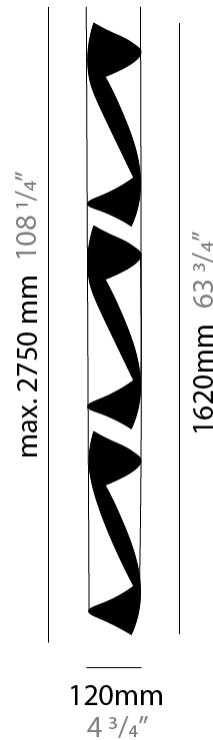

PROJECT
TYPE
SPECIFIER
QUANTITY
DATE

HUE SUSPENSION

D131024-

base number   Finish
Options

1. To build a product code in our configurator select the specify button on the base model # product page
2. To build a manual product code on this datasheet choose from the options listed below in blue font and add the suffix to the base model #

GENERAL

Series: HUE
Brand: Knikerboker
Division: Design
Mounting Type: Suspension
Mounting Location: Ceiling
Subcategory: Pendant

PHYSICAL

Shape: Abstract
Diameter (mm): 120
Diameter (in): 4 3/4
Height (mm): 1620
Height (in): 63 3/4
Max. Overall Height (mm): 2750
Max. Overall Height (in): 108 1/4
Light Distribution: Direct / Indirect
Fixture Finish: BRL / BFM / BRW / CLF / CLM / CLW / GLF / GLM / GLW / MBK / SLF / SLM / SLW / WHI
Fixture Material: Metal
Cable Details: 1 Silicone Cable 2000mm / 78 3/4"

ELECTRICAL

Number of Lamps: 6
Lamp Type: LED Retrofit
Lamp Shape: MR16
Bulb Included: Bulb Not Included
Max. Wattage Per Lamp (W): 6.5
Lamp Base: GU10
Input Voltage (V): 120

LED

OPTICAL

RATINGS AND CERTIFICATIONS

Certified By: Certified for North American Standards
IP rating: IP20