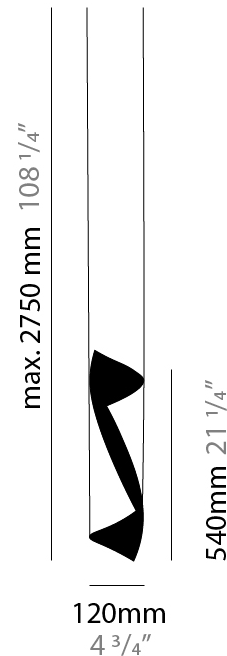

HUE SUSPENSION

D131012-

base number   Finish
Options

1. To build a product code in our configurator select the specify button on the base model # product page
2. To build a manual product code on this datasheet choose from the options listed below in blue font and add the suffix to the base model #

GENERAL

Series: HUE _____
Brand: Knikerboker _____
Division: Design _____
Mounting Type: Suspension _____
Mounting Location: Ceiling _____
Subcategory: Pendant _____

PHYSICAL

Shape: Abstract _____
Diameter (mm): 120 _____
Diameter (in): 4 3/4 _____
Height (mm): 540 _____
Height (in): 21 1/4 _____
Max. Overall Height (mm): 2750 _____
Max. Overall Height (in): 108 1/4 _____
Light Distribution: Direct / Indirect / Downlight _____
Fixture Finish: BRL / BFM / BRW / CLF / CLM / CLW / GLF / GLM / GLW / MBK / SLF / SLM / SLW / WHI _____
Fixture Material: Metal _____
Cable Details: 1 Silicone Cable 2000mm / 78 3/4" _____

ELECTRICAL

Number of Lamps: 2 _____
Lamp Type: LED Retrofit _____
Lamp Shape: MR16 _____
Bulb Included: Bulb Not Included _____
Max. Wattage Per Lamp (W): 6.5 _____
Lamp Base: GU10 _____
Input Voltage (V): 120 _____

LED

OPTICAL

RATINGS AND CERTIFICATIONS

Certified By: Certified for North American Standards _____
IP rating: IP20 _____